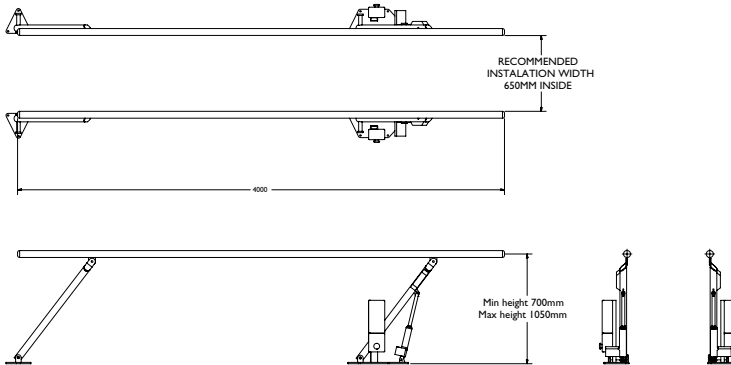

Name _____

Company _____

Phone Number _____

Signature _____

Options & Accessories

	Code	Qty
Electric Width Adjustment 30cm range - 3.5 metre	8041/3	<input type="text"/>
Electric Width Adjustment 30cm range - 6.0 metre	8041/6	<input type="text"/>
Electric Width Adjustment 30cm range - 8.0 metre	8041/8	<input type="text"/>

Parallel Bars - 4.0 metre Electric Hi-Lo (60cm to 100cm) 8038

Ballet Rail - 6 metre - Wall Mounted 8140

Parallel Bars - 8.0 metre Electric Hi-Lo (60cm to 100cm) 8039

Parallel Bars - 6.0 metre Electric Hi-Lo (60cm to 100cm) 8040