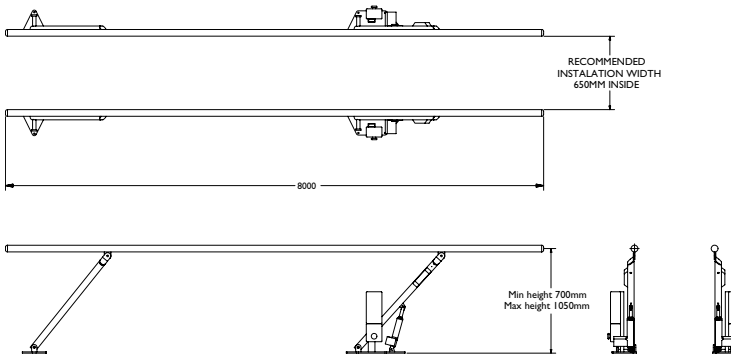

Name _____

Company _____

Phone Number _____

Signature _____

Options & Accessories

	Code	Qty
Electric Width Adjustment 30cm range - 3.5 metre	8041/3	<input type="text"/>
Electric Width Adjustment 30cm range - 6.0 metre	8041/6	<input type="text"/>
Electric Width Adjustment 30cm range - 8.0 metre	8041/8	<input type="text"/>

Parallel Bars - 4.0 metre Electric Hi-Lo (60cm to 100cm) 8038

Ballet Rail - 6 metre - Wall Mounted 8140

Parallel Bars - 8.0 metre Electric Hi-Lo (60cm to 100cm) 8039

Parallel Bars - 6.0 metre Electric Hi-Lo (60cm to 100cm) 8040